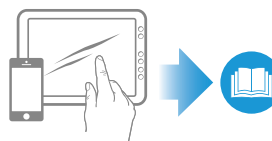

Sennheiser electronic GmbH & Co. KG

Am Labor 1, 30900 Wedemark, Germany, www.sennheiser.com
Printed in Germany, Publ. 09/16, 571324/A01

SENNHEISER