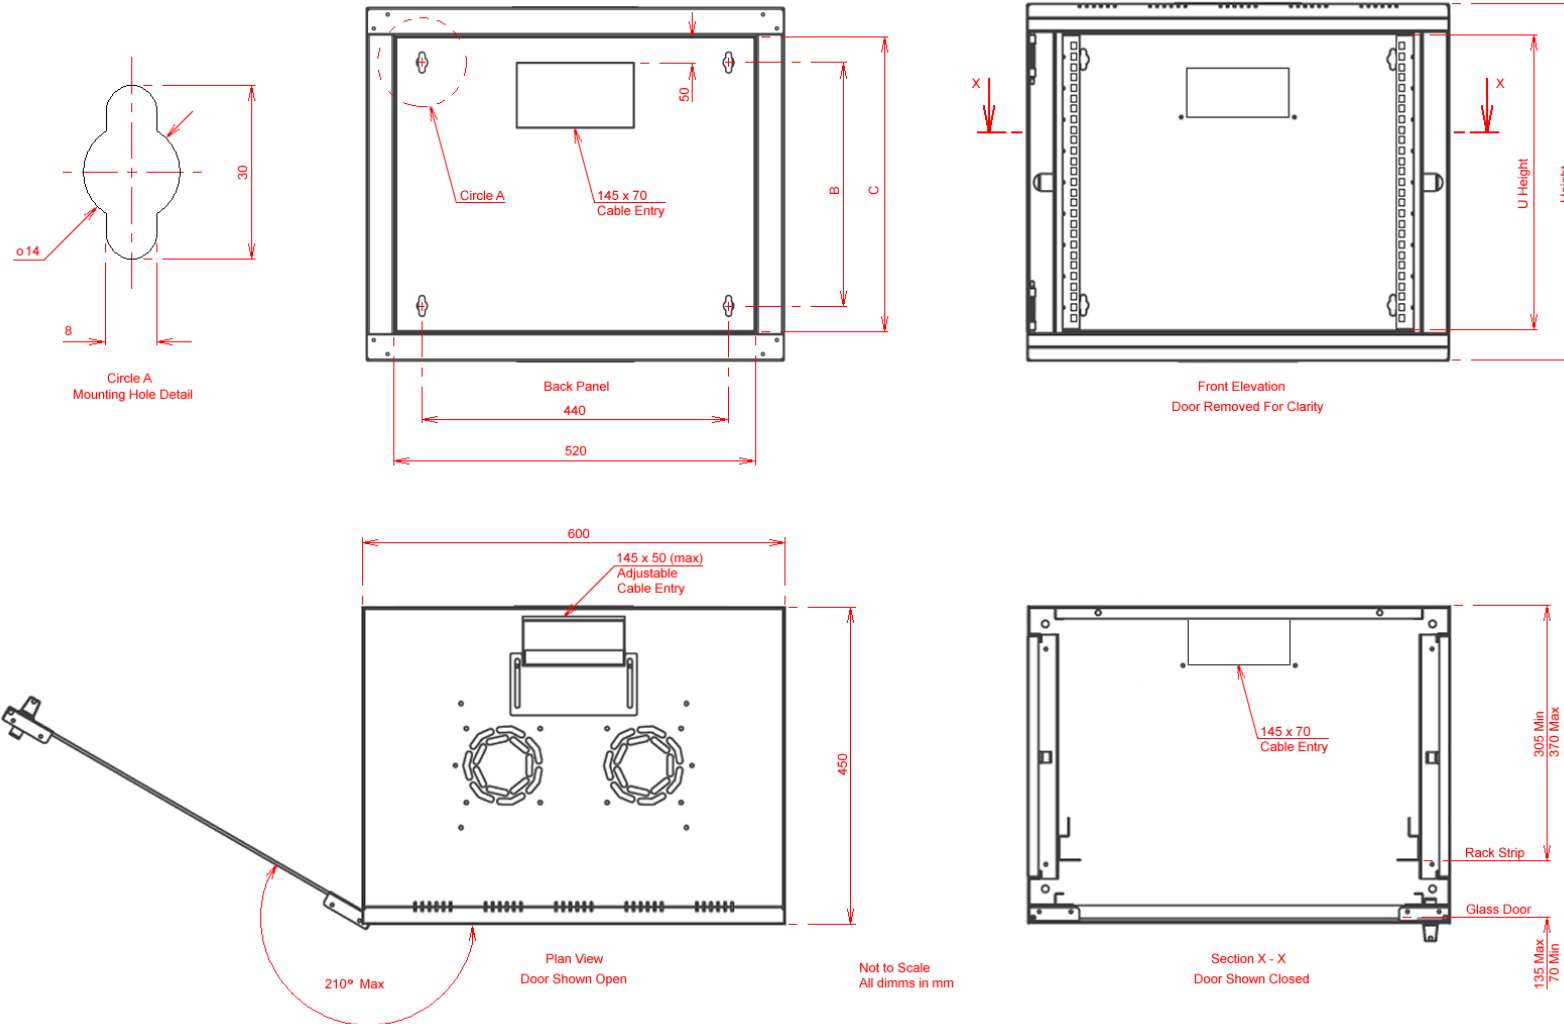

LANDE PROLINE PROXU6045-LG WALL RACK CABINET with glass door

Grey	Black	Description	U Height	Height	Width	Depth	B	C
15-5001	15-5501	LANDE PROLINE PR07U6045-LG WALL RACK CABINET with glass door	7U	418	600	450	260	338
15-5002	15-5502	LANDE PROLINE PR09U6045-LG WALL RACK CABINET with glass door	9U	505	600	450	349	425
15-5003	15-5503	LANDE PROLINE PR12U6045-LG WALL RACK CABINET with glass door	12U	640	600	450	482	560
15-5004	15-5504	LANDE PROLINE PR16U6045-LG WALL RACK CABINET with glass door	16U	818	600	450	660	738
15-5005	15-5505	LANDE PROLINE PR20U6045-LG WALL RACK CABINET with glass door	20U	996	600	450	838	916